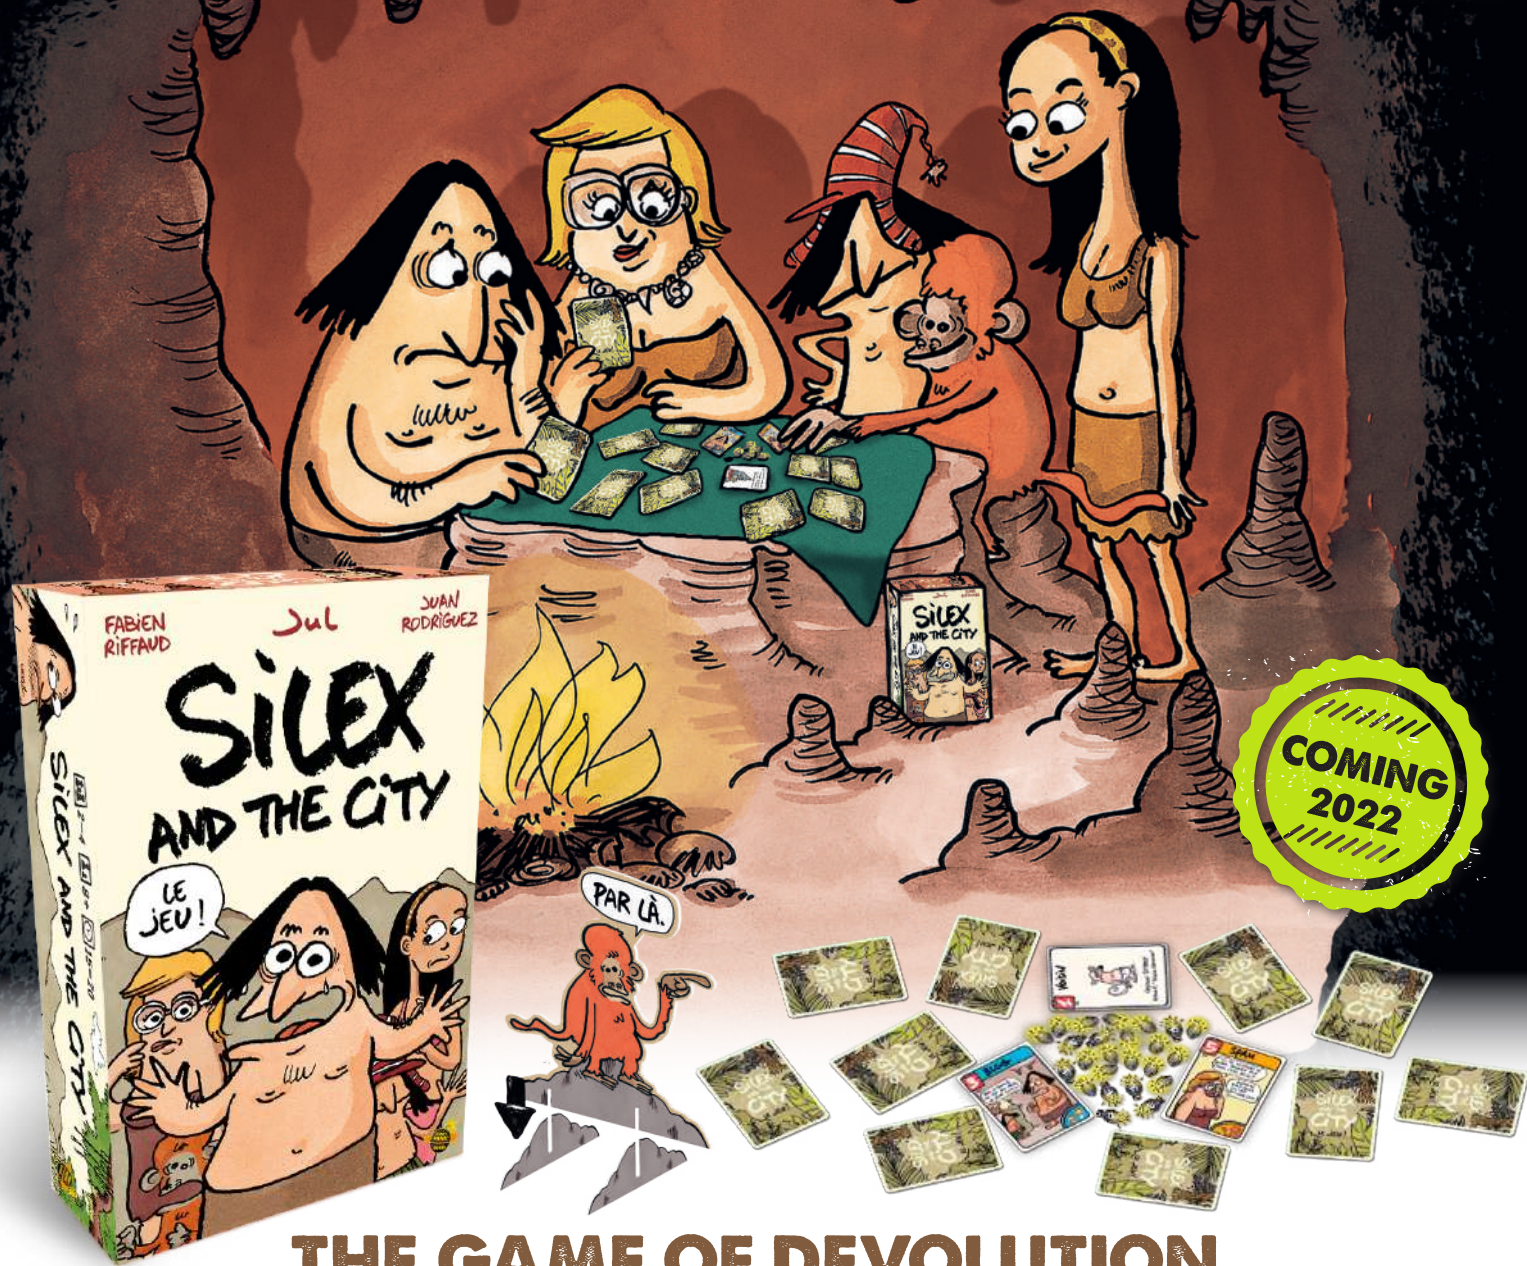

## THE GAME OF DEVOLUTION RUNNING OUT OF IDEAS? KEEP OT THAT WAY!

- By award-winning designers Juan Rodriguez and Fabien Riffaud (*Elixir*, *The Grizzled*, *Catch the moon*).
- **Quick, easy and fun** card game !
- Based on French **best-selling comicbook** (over **500.000** copies sold).
- **Don't invent** facebook, politics or the wheel!